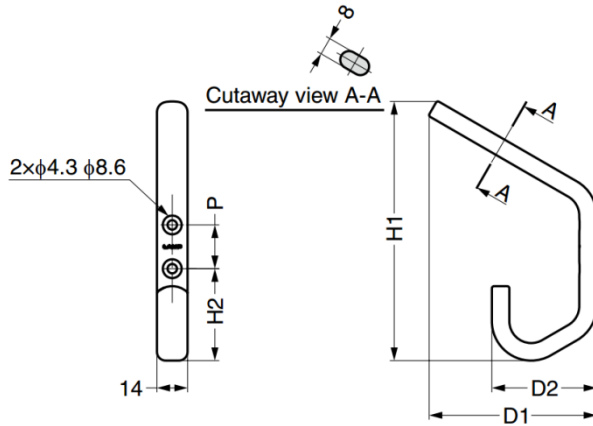

GJF1B (JFW) Large Utility Hook

Material

- Stainless steel 303, mirror finish

Parts Included

- Countersunk head tapping screw 4×32 (SUS)

Part No.	H ₁	H ₂	D ₁	D ₂	P	Load Capacity	
GJF1B80M	118.4	42	76.7	48	20	98 N	10 kg
GJF1B90M	138.5	46	87.6	56	26		

GJF2B Large Utility Hook

Features

- Suitable for modern style space
- Large size hook made of stainless steel
- Allows big items such as marine hose to be hung outdoors

Material

- Stainless steel 304, mirror finish

Parts Included

- Pan head tapping screw 4×32 (SUS)

Part No.	Load Capacity	
GJF2B-55M	100 N	10.2 kg