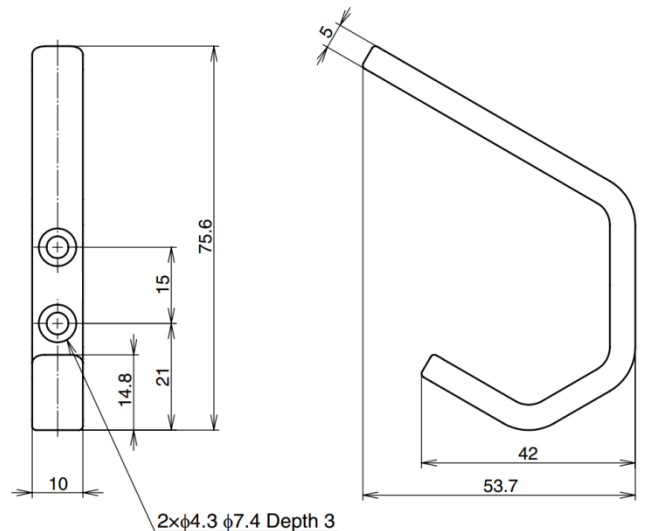

GJF1B (JFW) Large Utility Hook

Material

- Stainless steel 303, mirror finish

Parts Included

- Countersunk head tapping screw 4×32 (SUS)

Part No.	H ₁	H ₂	D ₁	D ₂	P	Load Capacity	
GJF1B80M	118.4	42	76.7	48	20	98 N	10 kg
GJF1B90M	138.5	46	87.6	56	26		

GJF2B Large Utility Hook

Features

- Suitable for modern style space
- Large size hook made of stainless steel
- Allows big items such as marine hose to be hung outdoors

Material

- Stainless steel 304, mirror finish

Parts Included

- Pan head tapping screw 4×32 (SUS)

Part No.	Load Capacity	
GJF2B-55M	100 N	10.2 kg